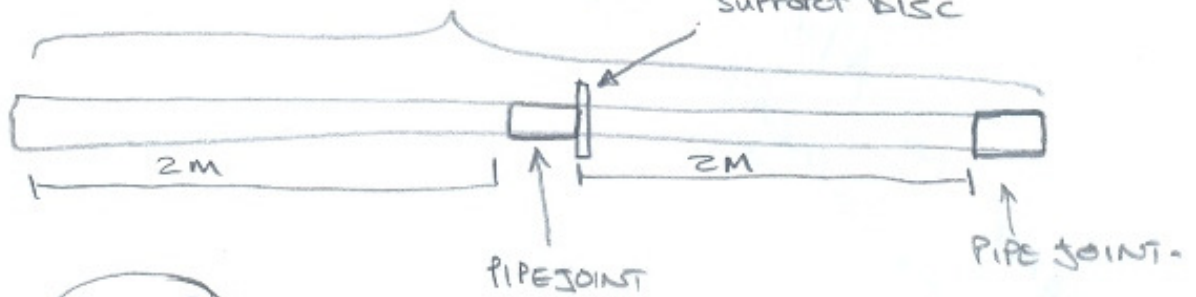

ZSG KMD PORTABLE MAST.

BASE

BASE MADE FROM PVC JOINTS & PIPE
35MM DIAMETER.

NOTE: FOUR CORNERS HAVE EYES FITTED
FOR GUY WIRES/ROPES

MAKE 2 OF THESE MAST POLES
SUPPORT DISC

THE IDEA IS TO EXPERIMENT WITH LIGHT WEIGHT MATERIALS
AND CREATE A STURDY MAST WHICH COULD BE USED IN EMERGENCY
OR FIELD CONDITIONS.