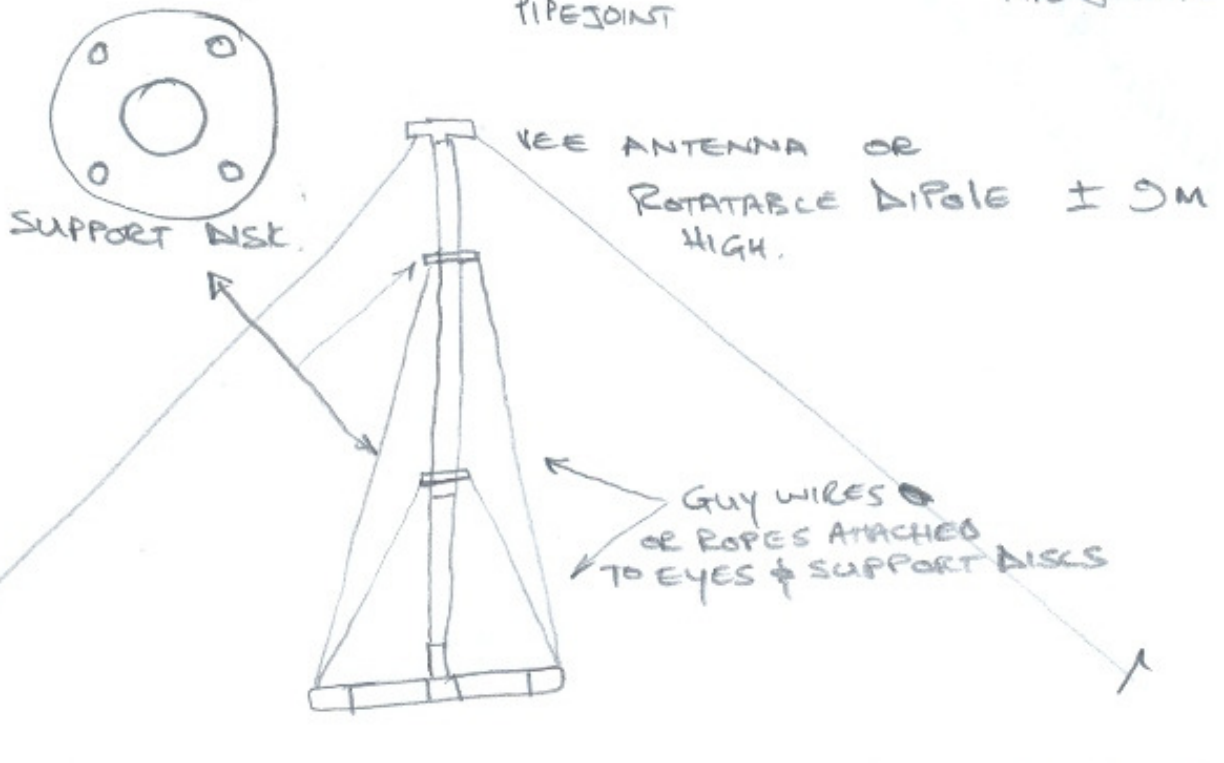

ZSG KMD PORTABLE MAST.

BASE

BASE MADE FROM PVC JOINTS & PIPE
35MM DIAMETER.

NOTE: FOUR CORNERS HAVE EYES FITTED
FOR GUY WIRES/ROPES

MAKE 2 OF THESE MAST POLES
SUPPORT DISC

THE IDEA IS TO EXPERIMENT WITH LIGHT WEIGHT MATERIALS
AND CREATE A STURDY MAST WHICH COULD BE USED IN EMERGENCY
OR FIELD CONDITIONS.